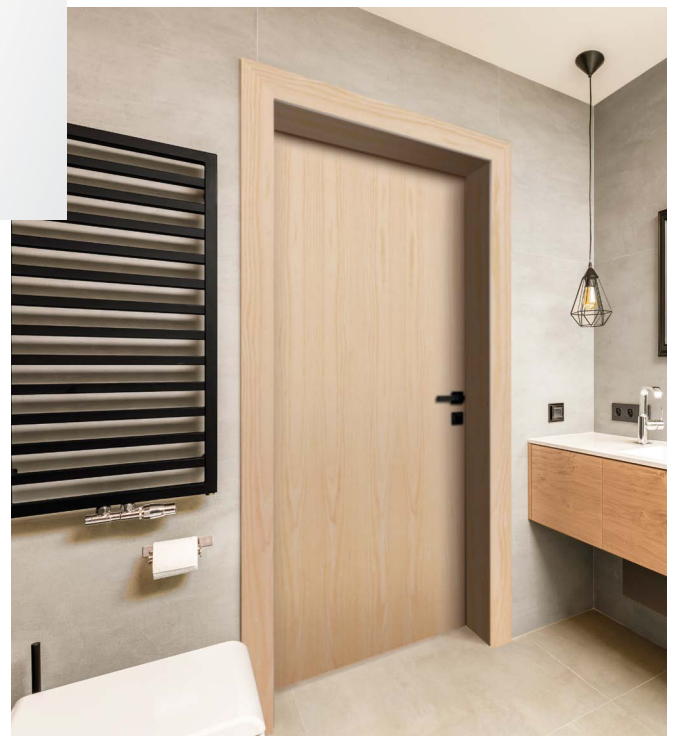

Long-Lasting Beauty

When you install a Steves & Sons molded panel door, you'll know that the perfect fit will stay the perfect fit — because these doors resist shrinking, swelling, cracking or splitting. The smooth or textured surface can be painted to match any décor, delivering eye-catching beauty for years to come.