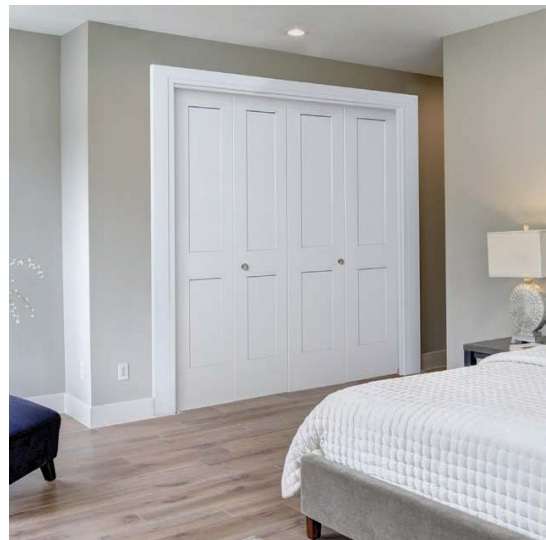

OrePac Building Products | 877-4-OrePac | www.orepac.com

©2021 OrePac Building Products. All rights reserved. OP-0621_PHOENIX

©2021 Steves & Sons. All rights reserved. Steves & Sons Inc. reserves the right to make changes to design, availability and specifications as we continue to strive for product excellence.