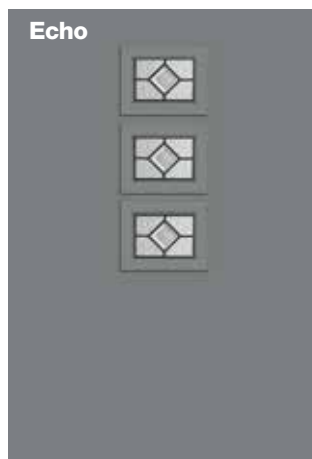

Pulse®

A contemporary series of door styles and glass designs that can be combined to make a bold statement.