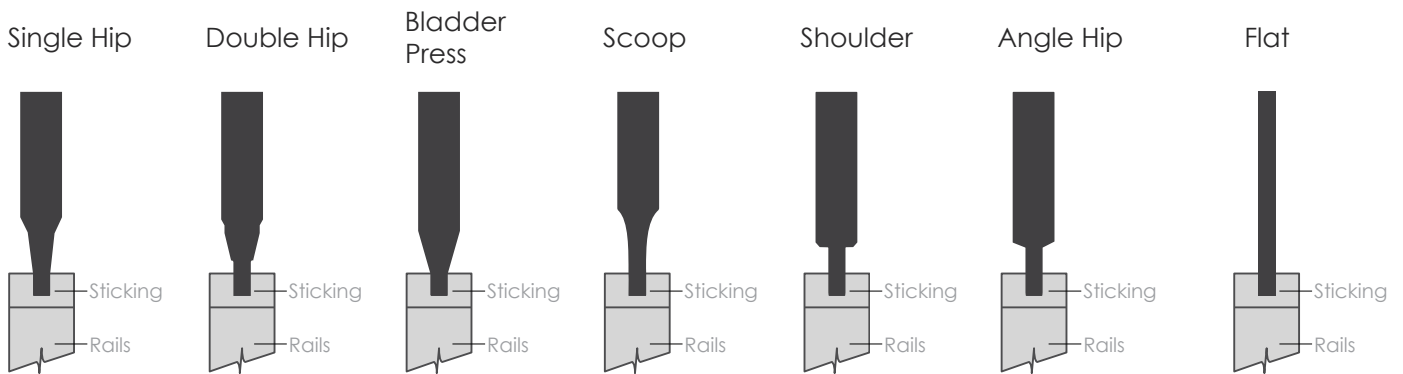

Attention to Detail

COMPLETE THE LOOK

In the Builders Choice collection, you'll find a wide variety of high-quality door options with artistic details. A variety of paneling and sticking profiles have been selected to complement the individual style of your home.

Although there are no set design standards, coordinating your interior and exterior door looks provides continuity of style throughout your home. Flat panel and square lines usually pair better with craftsman and contemporary homes; while raised panel and ornamental details usually pair well with more traditional styles.

RAISED PANEL*

FLAT PANEL*

STICKING OPTIONS

*Door panel styles are referenced in the catalog index.