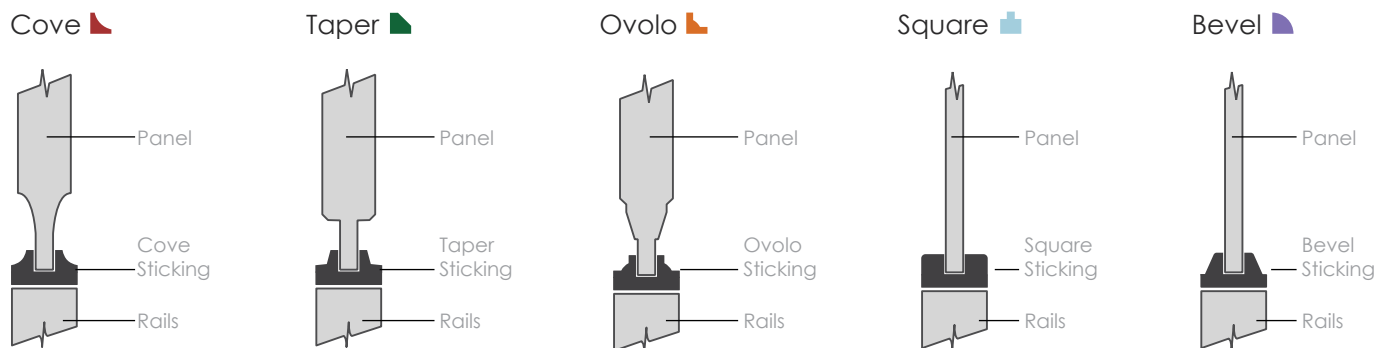

Attention to Detail

COMPLETE THE LOOK

In the Builders Choice collection, you'll find a wide variety of high-quality door options with artistic details. A variety of paneling and sticking profiles have been selected to complement the individual style of your home.

Although there are no set design standards, coordinating your interior and exterior door looks provides continuity of style throughout your home. Flat panel and square lines usually pair better with craftsman and contemporary homes; while raised panel and ornamental details usually pair well with more traditional styles.

RAISED PANEL*

FLAT PANEL*

STICKING OPTIONS

*Door panel styles are referenced in the catalog index.