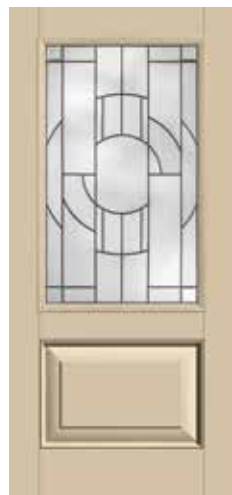

Door Selections

Choose from our many door selections to complement the architectural style of the home. The possibilities are endless from fiberglass and steel materials to wood-grained and smooth textures to stainable and paintable finishes.

Classic-Craft® Collections Pages 36–109

Find the right style for any personality. Choose from premium fiberglass entryways in four wood grains or a smooth surface that all rival custom wood.

Both Classic-Craft and Fiber-Classic are rated a *Consumers Digest* Best Buy in the fiberglass entry doors category.