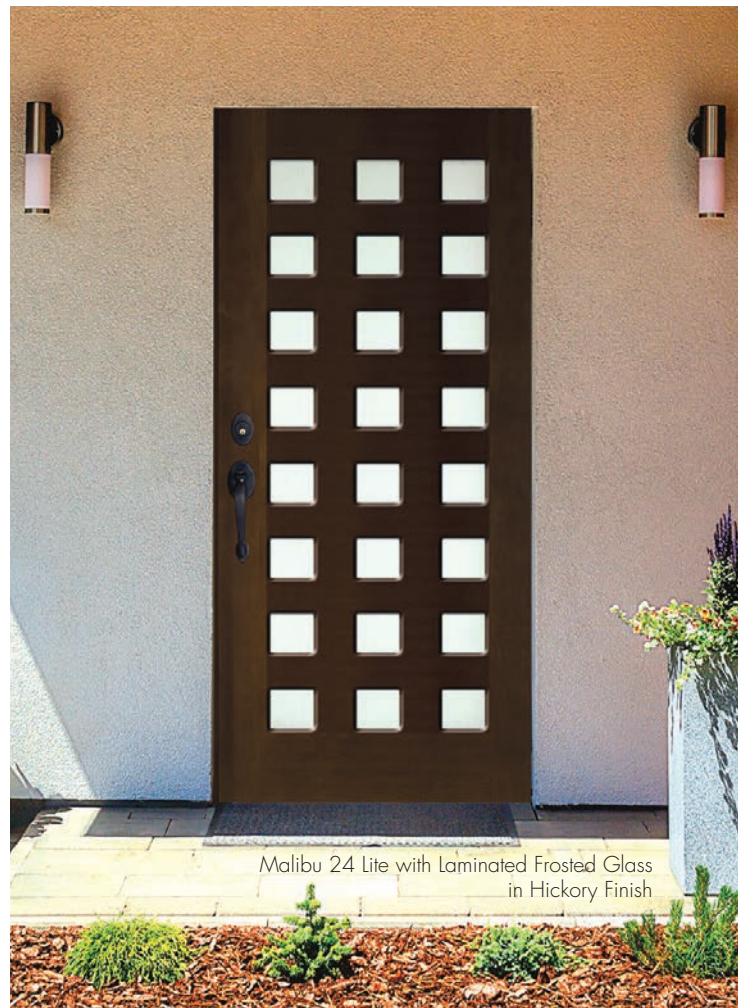

Transom

Glass

Clear Bevel

Rain

Laminated Frosted

Glass sizes and patterns not available in all door configurations

1866

Welcoming You Home