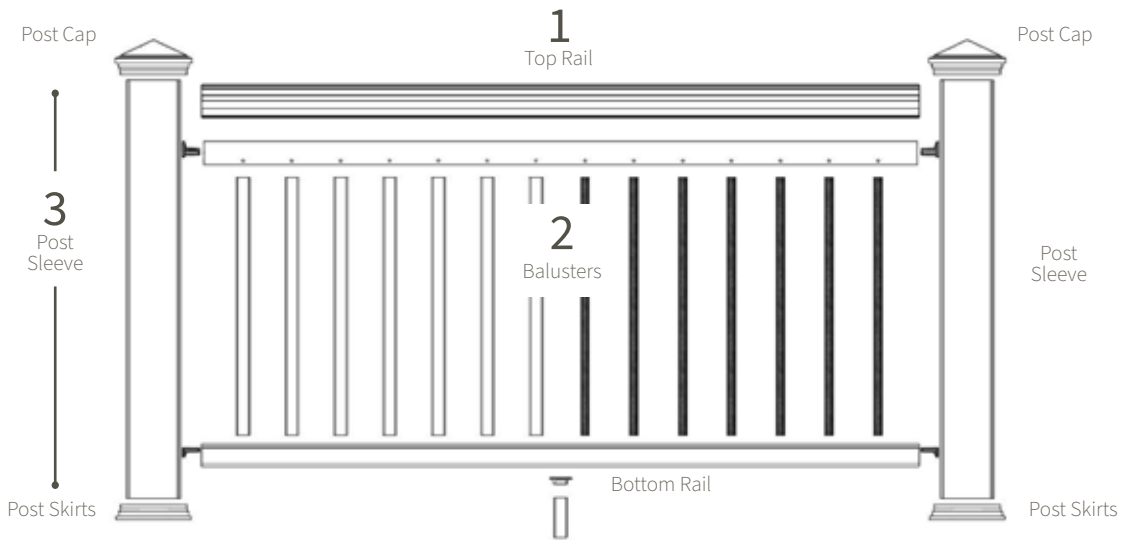

Design your railing.

	Brio Railing (Composite)			CountrySide Railing (Composite)			CitySide Railing (Aluminum)
1 Choose your rail style and color.	Tranquil White	Simply Brown	Serene Black	Tranquil White	Simply Brown	Serene Black	Matte Black
2 Choose your balusters* or infill.	Tranquil White	Simply Brown	Serene Black	Tranquil White	Simply Brown	Serene Black	Matte Black
	 Square Hollow Balusters			 Beveled Solid Balusters			 Square Metal Balusters (Available for CitySide only.)
3 Choose your post sleeves, caps and skirts.	Tranquil White	Simply Brown	Serene Black	Matte Black			
				 2.5 in. x 2.5 in. Post (Available for CitySide only.)**			
	5 in. x 5 in. Post Sleeves						
				 Post Caps (Available for CitySide only.)			
				 Post Skirts (Available for CitySide only.)			

*Kitted composite baluster color will match railing choice for CountrySide only.

**Four post configurations: end post, line post, corner post and stair post.