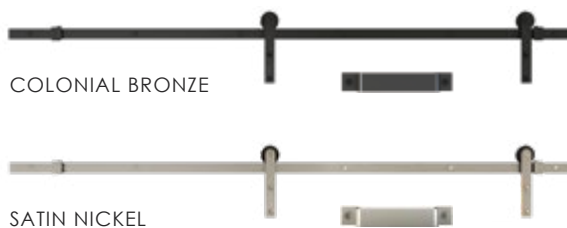

ERB720V
V-GROOVE

ERBZ
Z-STYLE

Optional Accessories

Barn Track Hardware Kit

COLONIAL BRONZE

SATIN NICKEL

ERBZ
Shown in knotty alder

OPTIONS KEY: