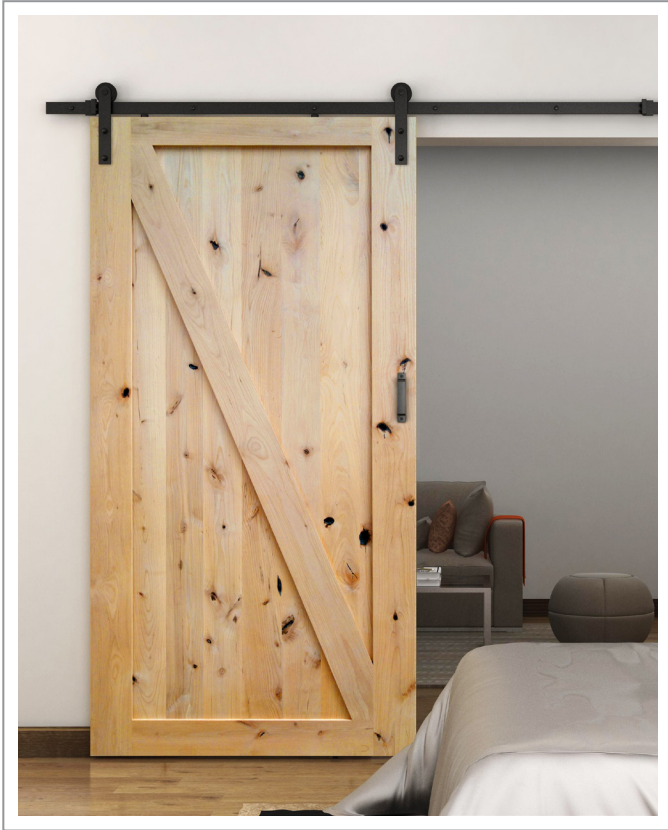

Colonial Bronze

Satin Nickel

Kit Contents

Colonial Bronze Satin Nickel

Roller Hanger (2)		
Sliding Rail (1)		
Track Clamp (5)		
Door Stop (2)		
Bolt (4)		
Nut (4)		
Washer (8)		
Anti Impact Block (2)		
Floor Guide (1)		
Door Handle (1)		

Features

- Face mount roller hanger can hold up to 265 lbs (120 kg)
- 86-1/2" sliding rail accommodates up to 42" wide doors
- Carbon steel construction
- Available in Colonial Bronze & Satin Nickel finish
- Handle included
- Easy installation instructions
- Individually boxed