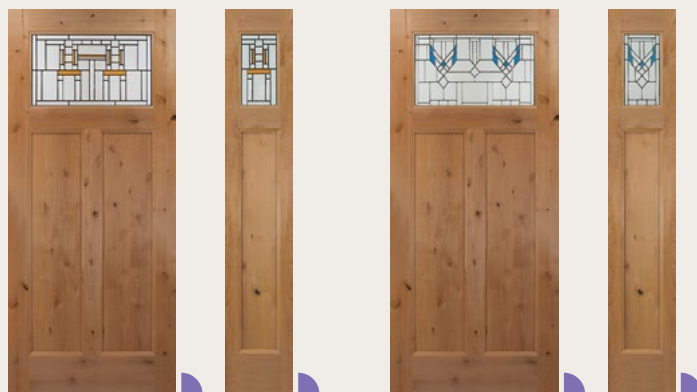

A HISTORY OF EXCELLENCE

Buffelen doors are the result of over 100 years of precision, skill and American craftsmanship. Designed to last generations, these premium doors combine old-world craft with modern capability. Our Buffelen door collection features engineered wood cores (LVL) which create stability in a variety of demanding environments.

All Buffelen doors are hand-assembled and sanded to ensure every door leaving the plant fully embodies the quality standard the brand represents.

UNA HISTORIA DE EXCELENCIA. Las puertas Buffelen son el resultado de más de 100 años de precisión, oficio y maestría artesanal estadounidense. Pensadas para durar generaciones, estas puertas de calidad superior combinan el arte de antaño con la capacidad de la era actual. Nuestra colección de puertas Buffelen ofrece núcleos de madera procesada (LVL) que crean estabilidad en una variedad de entornos exigentes. Todas las puertas Buffelen se ensamblan y liján a mano para garantizar que cada puerta que salga de la planta incorpore la norma de calidad que distingue a la marca. ¿Quiere usted algo exclusivo? En la página 36 encontrará información acerca de las capacidades ilimitadas de las puertas personalizadas Buffelen.

DECORATIVE CRAFTSMAN - FLAT PANEL

■ KNOTTY ALDER ALISO NUDOSO

7521/
7461 INSERT
2 PANEL/1 LITE
2 PANELES / 1 CRISTAL

7502/
7465
INSERT

7521/
7451 INSERT
2 PANEL/1 LITE
2 PANELES / 1 CRISTAL

7502/
7455
INSERT

GLASS INSERTS CRISTALES