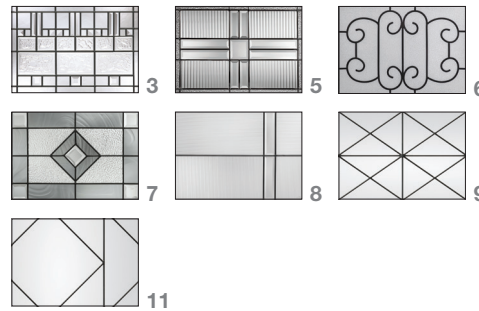

It's your decision, by design.

1 Start with a style.

Combine doors and sidelites to create an entrance that fits your vision.

2 Choose a material.

Each style is available in any of these material choices.

3 Select a glass.

Find an available glass design to complete the statement you want to make.

Privacy & Textured Glass

Available for all Pulse door styles.

Low-E Also Available.

Decorative Glass

Available for Línea.

Available for Ari.

Available for Echo.

- 1 Blackstone™
- 2 Crystalline™
- 3 Sedona
- 4 Salinas™
- 5 Saratoga™
- 6 Riserva™
- 7 Pembridge™
- 8 Axis™
- 9 **NEW** Calix*
- 10 **NEW** Latitude*
- 11 **NEW** Echelon*