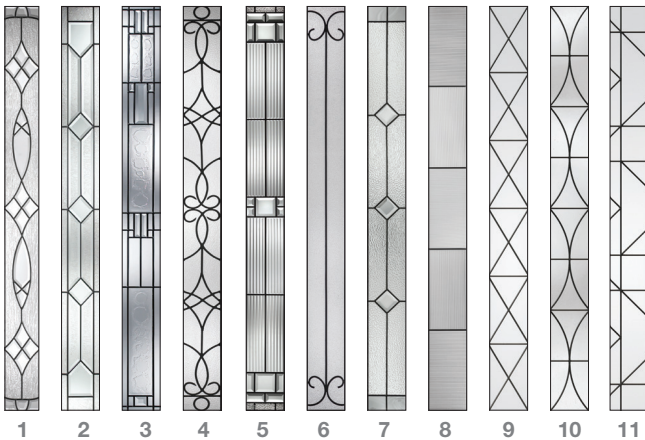

It's your decision, by design.

1 Start with a style.

Combine doors and sidelites to create an entrance that fits your vision.

2 Choose a material.

Each style is available in any of these material choices.

3 Select a glass.

Find an available glass design to complete the statement you want to make.

Privacy & Textured Glass

Available for all Pulse door styles.

Low-E Also Available.

Decorative Glass

Available for Línea.

Available for Ari.

Available for Echo.

- 1 Blackstone™
- 2 Crystalline™
- 3 Sedona
- 4 Salinas™
- 5 Saratoga™
- 6 Riserva™
- 7 Pembridge™
- 8 Axis™
- 9 **NEW** Calix*
- 10 **NEW** Latitude*
- 11 **NEW** Echelon*

4 Then select a frame.

Choose the flat profile for modern appeal or scrolled profile for vintage style.

Achieve a seamless look with the Advanta™ lite frame, an innovative solution for the unsightly appearance of screw plugs.*