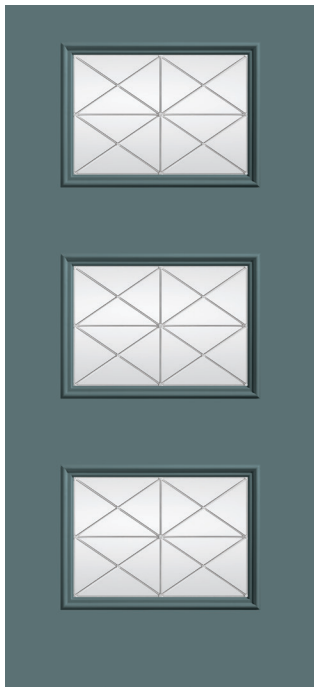

Pulse Ari, Axis Glass with Flat Lite Frame, Door – FCM2AX

Pulse Línea, Echelon Glass with Flat Lite Frame, Door – S1REC

Pulse Echo, Granite Glass with Flat Lite Frame, Door – S5LXN

Retrospective

Pulse Echo, Low-E Glass with Scrolled Lite Frame, Door – S9RCL

Pulse Ari, Calix Glass with Scrolled Lite Frame, Door – S2CX

Pulse Linea, Riserva Glass with Scrolled Lite Frame, Door – FC1LRS

Turn back the clock.

Vintage style turns back the clock. Kitsch is cool again. Retro glamour comes to life in furniture and décor in luxe fabrics and vibrant colors that relive the imagination of the 1950s, 60s and 70s.