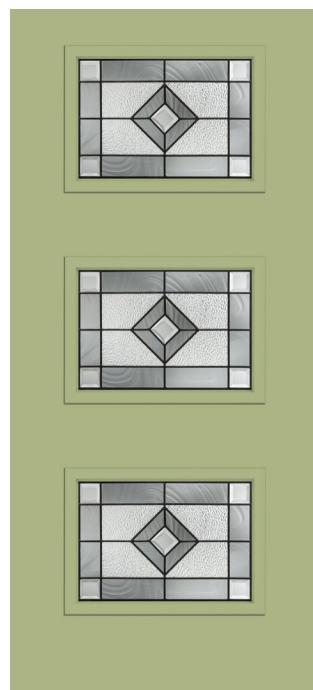

Pulse Ari, Calix Glass with Scrolled Lite Frame, Door – S2CX

Pulse Linea, Riserva Glass with Scrolled Lite Frame, Door – FC1LRS

Turn back the clock.

Vintage style turns back the clock. Kitsch is cool again. Retro glamour comes to life in furniture and décor in luxe fabrics and vibrant colors that relive the imagination of the 1950s, 60s and 70s.

Pulse Echo, Pembridge Glass with Scrolled Lite Frame, Door – S8LPB

Pulse Línea, Salinas Glass with Scrolled Lite Frame, Door – S1SA

Pulse Ari, Reeded Glass with Scrolled Lite Frame, Door – FC2XK

Mid-Century Modern

Pulse Línea, Echelon Glass with Flat Lite Frame, Door – S1REC

Pulse Echo, Rainglass with Flat Lite Frame, Door – FC4XR

Pulse Ari, Pembridge Glass with Flat Lite Frame, Door – S2PB

Applaud progress in design.