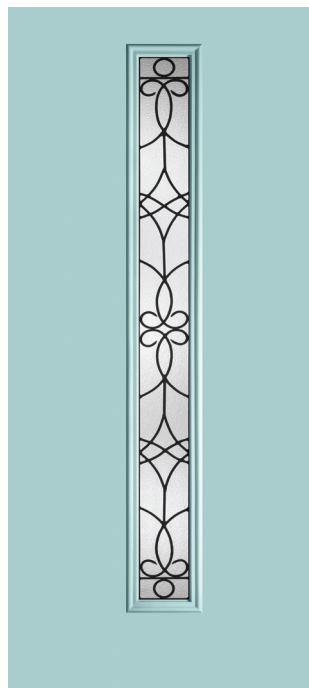

Pulse Ari, Axis Glass with Flat Lite Frame, Door – FCM2AX

Pulse Línea, Echelon Glass with Flat Lite Frame, Door – S1REC

Pulse Echo, Granite Glass with Flat Lite Frame, Door – S5LXN

Retrospective

Pulse Echo, Low-E Glass with Scrolled Lite Frame, Door – S9RCL

Pulse Ari, Calix Glass with Scrolled Lite Frame, Door – S2CX

Pulse Linea, Riserva Glass with Scrolled Lite Frame, Door – FC1LRS

Turn back the clock.

Vintage style turns back the clock. Kitsch is cool again. Retro glamour comes to life in furniture and décor in luxe fabrics and vibrant colors that relive the imagination of the 1950s, 60s and 70s.

Pulse Echo, Pembridge Glass with Scrolled Lite Frame, Door – S8LPB

Pulse Línea, Salinas Glass with Scrolled Lite Frame, Door – S1SA

Pulse Ari, Reeded Glass with Scrolled Lite Frame, Door – FC2XK

Mid-Century Modern

Pulse Línea, Echelon Glass with Flat Lite Frame, Door – S1REC

Pulse Echo, Rainglass with Flat Lite Frame, Door – FC4XR

Pulse Ari, Pembridge Glass with Flat Lite Frame, Door – S2PB

Applaud progress in design.