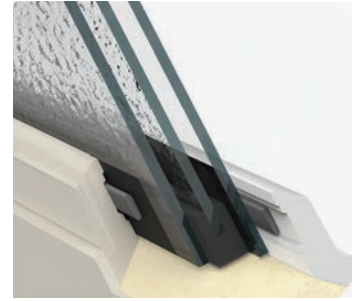

Privacy & Textured Glass Options with Triple-Pane Construction

For just the right balance of privacy and natural light, textured glass options provide a smart solution.

Triple-Pane Flush-Glazed Glass