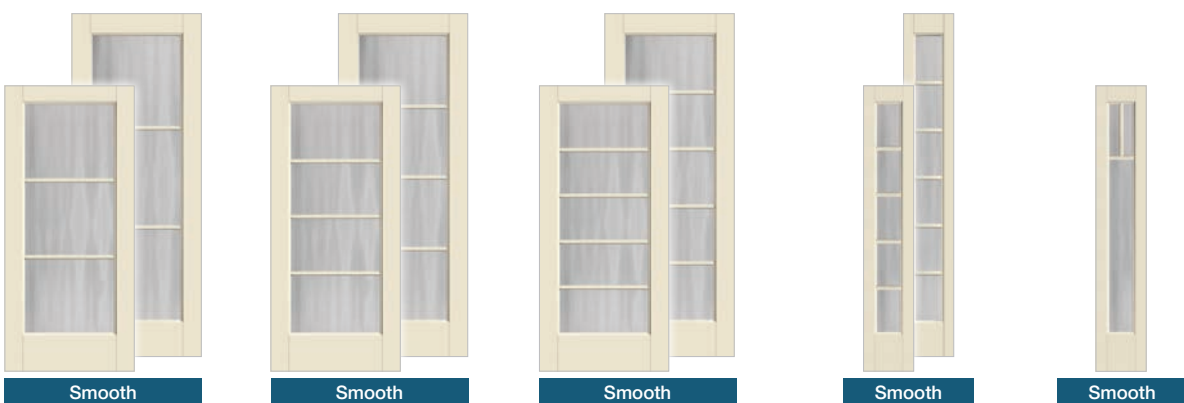

Oak FC5700_SL ▲ 12" x 6'8" 14" x 6'8"	Oak FC5710_SL ▲ 12" x 6'8" 14" x 6'8"	Oak FC5720_SL ▲ 12" x 6'8" 14" x 6'8"	Smooth S1205_▲ ▲▲ 2'6" x 6'8" ▲ 2'8" x 6'8" ▲ 2'10" x 6'8" ▲ 3'0" x 6'8" ▲	Smooth S1207_▲ ▲▲ 2'6" x 6'8" ▲ 2'8" x 6'8" ▲ 2'10" x 6'8" ▲ 3'0" x 6'8" ▲	Smooth S2010_▲ ▲▲ 2'6" x 6'8" ▲ 2'8" x 6'8" ▲ 2'10" x 6'8" ▲ 3'0" x 6'8" ▲	Smooth S2050_▲ ▲▲ 2'6" x 6'8" ▲ 2'8" x 6'8" ▲ 2'10" x 6'8" ▲ 3'0" x 6'8" ▲

Smooth S5705_▲ ▲▲ 2'6" x 6'8" ▲ 2'8" x 6'8" ▲ 2'10" x 6'8" ▲ 3'0" x 6'8" ▲	Smooth S85705_▲ ▲▲ 2'6" x 8'0" 2'8" x 8'0" 2'10" x 8'0" 3'0" x 8'0"	Smooth S5715_▲ ▲▲ 2'6" x 6'8" ▲ 2'8" x 6'8" ▲ 2'10" x 6'8" ▲ 3'0" x 6'8" ▲	Smooth S85715_▲ ▲▲ 2'6" x 8'0" 2'8" x 8'0" 2'10" x 8'0" 3'0" x 8'0"	Smooth S5725_▲ ▲▲ 2'6" x 6'8" ▲ 2'8" x 6'8" ▲ 2'10" x 6'8" ▲ 3'0" x 6'8" ▲	Smooth S85725_▲ ▲▲ 2'6" x 8'0" 2'8" x 8'0" 2'10" x 8'0" 3'0" x 8'0"	Smooth S2010_SL ▲▲ 10" x 6'8" ▲ 12" x 6'8" ▲ (7'0") 14" x 6'8" ▲ (7'0")	Smooth S84886_SL ▲▲ 12" x 8'0" 14" x 8'0"	Smooth S2000_SL-2C* ▲▲ 10" x 6'8" ▲ 12" x 6'8" ▲ 14" x 6'8" ▲