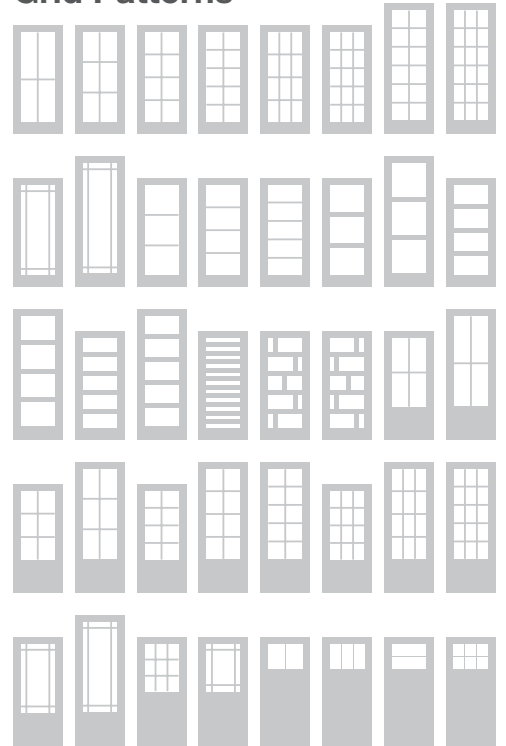

Divided Lites

For Clear and Privacy Glass

Enhance the beauty of any home with a variety of divided lite options for entry and patio doors. Coordinate with the home's window patterns for a cohesive look and increased curb appeal. Choose from Colonial, Craftsman, Prairie and Modern styles to suit the home's architectural details. Tailor the look with different texture, profile and color choices. Available glass options include elegant privacy and textured, energy-efficient Low-E and clear glass.

Simulated Divided Lite (SDL) Bar Options

GBG Bar Options

GBG Color Options

Black GBGs available in select grid patterns for Smooth-Star, Profiles, and Traditions only.

Grid Patterns

*Almond and Bronze GBGs available in flat bars only.

**Available in Special Quote Program.

Note: see your Therma-Tru seller or visit www.thermatru.com for details on available product sizes and options, and details on glass privacy ratings and designs.