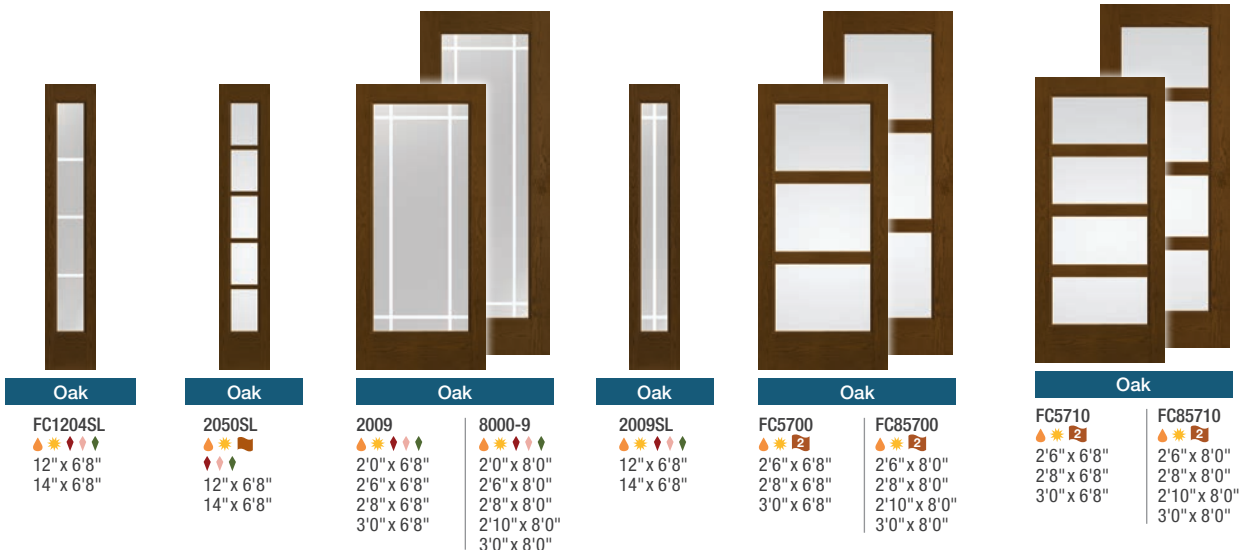

Clear Glass with Divided Lites *Continues on next page.*

Key

- Flush-Glazed Glass with Detailed Sticking (FG)
- Flush-Glazed Glass with Square Sticking (FG)
- Low-E Glass (LE)
- Simulated Divided Lites (SDL)
- Simulated Divided Lites (SDLF1)
- Simulated Divided Lites (SDLF2)
- Flat or Contour White Grilles Between Glass (GBGF / GBGC)
- Flat Almond Grilles Between Glass (GBGF)
- Flat Bronze Grilles Between Glass (GBGF)
- Vented Sidelite Options
- Elevated 10" Bottom Rail Options
- 6'6" Height Available