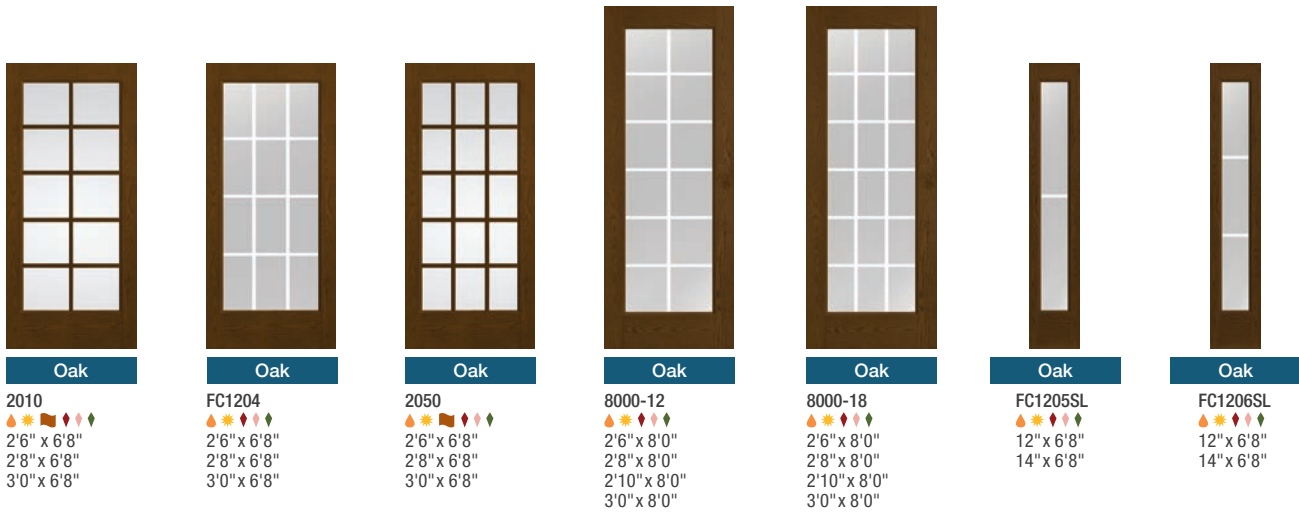

Clear Glass with Divided Lites *Continues on next page.*

Key

- Flush-Glazed Glass with Detailed Sticking (FG)
- Flush-Glazed Glass with Square Sticking (FG)
- Low-E Glass (LE)
- Simulated Divided Lites (SDL)
- Simulated Divided Lites (SDLF1)
- Simulated Divided Lites (SDLF2)
- Flat or Contour White Grilles Between Glass (GBGF / GBGC)
- Flat Almond Grilles Between Glass (GBGF)
- Flat Bronze Grilles Between Glass (GBGF)
- Vented Sidelite Options
- Elevated 10" Bottom Rail Options
- 6'6" Height Available