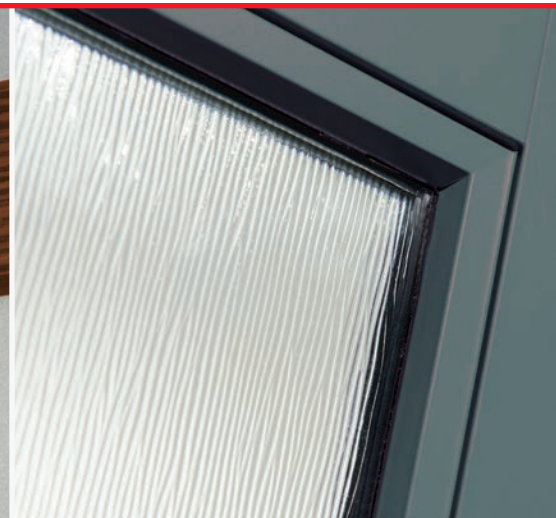

Simplified beauty. Resilient designs.