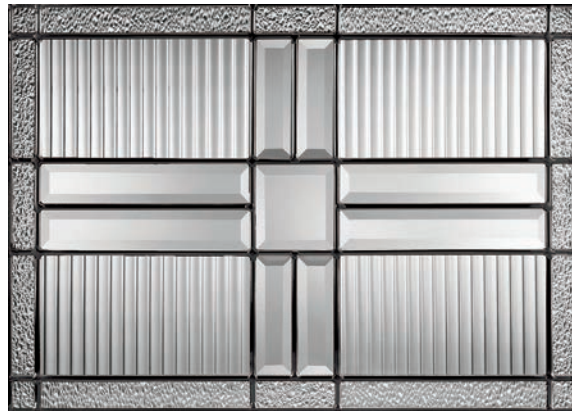

Decorative Glass Options with Triple-Pane Construction

Saratoga™

The first decorative glass available in flush-glazed designs for Fiber-Classic and Smooth-Star, Saratoga evokes a certain urban sophistication while offering modest privacy with its clear bevels, diamond glass, reeded glass and caming. The geometric pattern bridges both modern and traditional designs.

1 7 10
Privacy Scale

Black Nickel