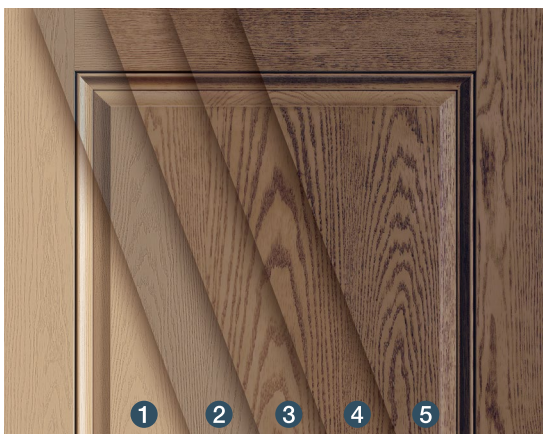

A handcrafted step-by-step process.

10 YEAR
LIMITED
WARRANTY
TRANSFERABLE
Classic Craft

10 YEAR
LIMITED
WARRANTY

Durable
Topcoat

Professional
Application

1. 1 It starts with the realistic wood grains of a Thermo-Tru door, composite door frame or door surround.
2. 2 A base coat provides an even, consistent color across the surface.
3. 3 A wiping stain enhances the base coat while adding dimension to reflect the natural beauty of wood.
4. 4 A durable topcoat enhances the high-definition color while protecting against scratches and color fading.
5. 5 A second application of the topcoat provides added durability and optimal sheen for a high-end look.

Colors may vary from the actual application due to fluctuations in the printing process of this flyer. This flyer may not be used as a color matching tool. For true colors see actual samples.

NOTE: • 10 Year Finish Warranty for Composite Frames
• 1 Year Finish Warranty for Wood Frames and Components

THERMA-TRU®
DOORS

fabricated by