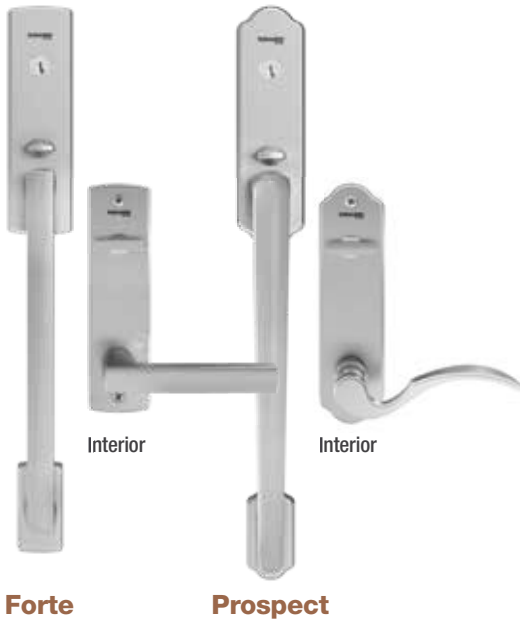

Handleset Options for Standard Door MPLS

Designed to complement Therma-Tru door styles from traditional to contemporary.

Backplates:
Wide
Narrow
Locking:
Active
Inactive

Finish Options