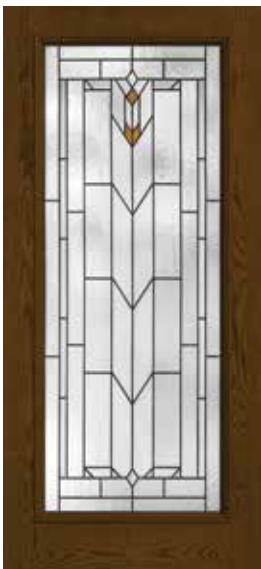

Arborwatch®

CC1423
3'0" x 6'8"