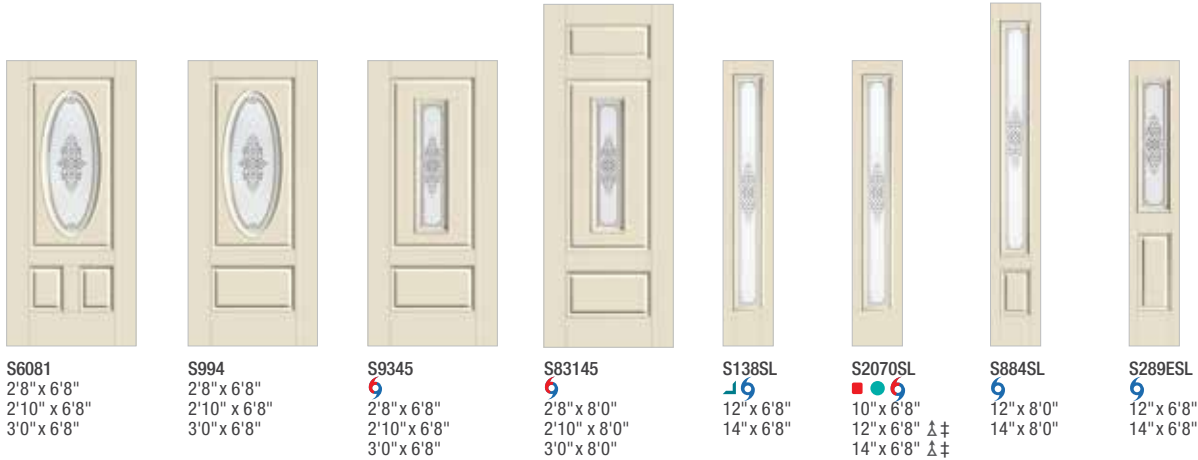

 6'6" Height Available

 7'0" Height Available

Frosted Images Glass Continues on next page.

Optional Dentil Shelf*

4-Block Dentil Shelf
 Available for all Craftsman-style
 Smooth-Star doors.

S6081 2'8" x 6'8" 2'10" x 6'8" 3'0" x 6'8"	S994 2'8" x 6'8" 2'10" x 6'8" 3'0" x 6'8"	S9345 2'8" x 6'8" 2'10" x 6'8" 3'0" x 6'8"	S83145 2'8" x 8'0" 2'10" x 8'0" 3'0" x 8'0"	S138SL 12" x 6'8" 14" x 6'8"	S2070SL 10" x 6'8" 12" x 6'8" Δ ‡ 14" x 6'8" Δ ‡	S884SL 12" x 8'0" 14" x 8'0"	S289ESL 12" x 6'8" 14" x 6'8"
--	---	--	---	---	--	---	--