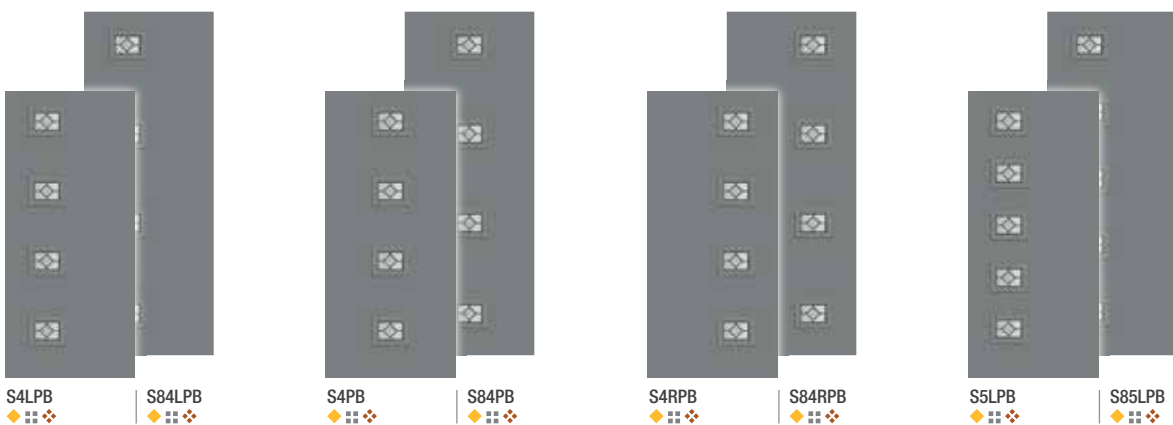

Echo

Note: Product images show exterior side of door.

			It's your decision, by design. Select a look for the door and sidelites. Choose a material. Find an available glass design and frame to complete the statement. Stain or paint it any color. Explore all the possible combinations at thermatru.com/pulse.
Wood-Grained Fiberglass: Mahogany or Oak (Shown in Driftwood stain.)	Smooth Fiberglass	Steel	

Note: Door and sidelite styles shown in smooth fiberglass with flat lite frame. To see styles in other material choices, go to thermatru.com/pulse.