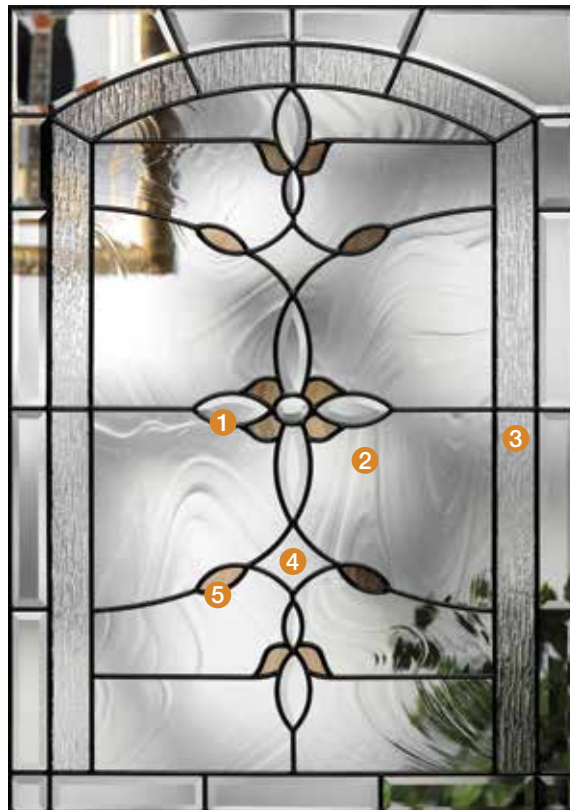

Black Nickel

Note: Glass privacy ratings may be more or less than indicated, based on glass design and size of glass. Glass designs may differ from depiction due to size and hand craftsmanship of glass. See your Thermo-Tru seller or visit www.thermatru.com for details on glass privacy ratings and designs.