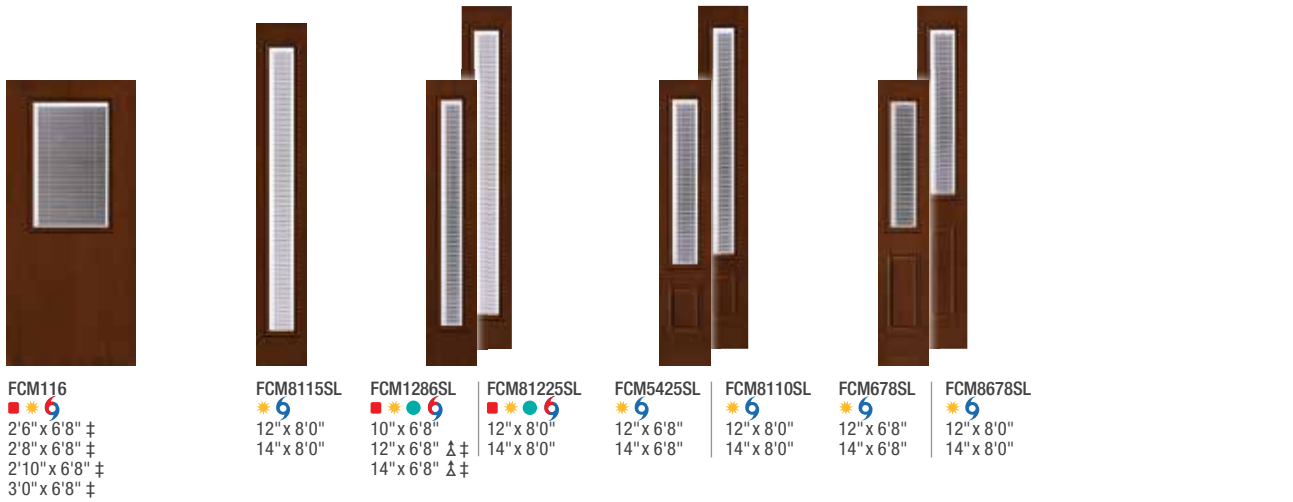

Internal Blinds

Note: Product images show exterior side of door.

Fiber-Classic® Mahogany

Fiber-Classic® & Smooth-Star®

FCM141 2'8" x 6'8" 2'10" x 6'8" ‡ 3'0" x 6'8"	FCM8115 2'8" x 8'0" 2'10" x 8'0"	FCM1286 2'4" x 6'8" △ 2'6" x 6'8" △ ‡ 2'8" x 6'8" △ ‡ 2'10" x 6'8" △ ‡ 3'0" x 6'8" △ ‡	FCM81225 2'6" x 8'0" 2'8" x 8'0" 2'10" x 8'0" 3'0" x 8'0"	FCM5425 2'8" x 6'8" 2'10" x 6'8" 3'0" x 6'8"	FCM678 2'8" x 6'8" 2'10" x 6'8" 3'0" x 6'8"	FCM8678 2'8" x 8'0" 2'10" x 8'0" 3'0" x 8'0"	FCM6035 2'8" x 6'8" 2'10" x 6'8" 3'0" x 6'8"	FCM6055 2'8" x 6'8" 2'10" x 6'8" 3'0" x 6'8"
---	---	--	--	--	---	--	--	--