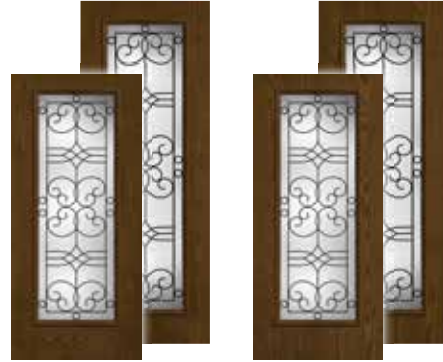

FC113
6
2'6" x 6'8"
2'8" x 6'8" † ‡
2'10" x 6'8" † ‡
3'0" x 6'8" † ‡

81919P
6
2'8" x 8'0"
2'10" x 8'0"
3'0" x 8'0"

FC369
6
2'6" x 6'8" † ‡
2'8" x 6'8" † ‡
2'10" x 6'8" † ‡
3'0" x 6'8" † ‡

FC817
6
2'6" x 8'0"
2'8" x 8'0"
2'10" x 8'0"
3'0" x 8'0"

Fiber-Classic® Oak