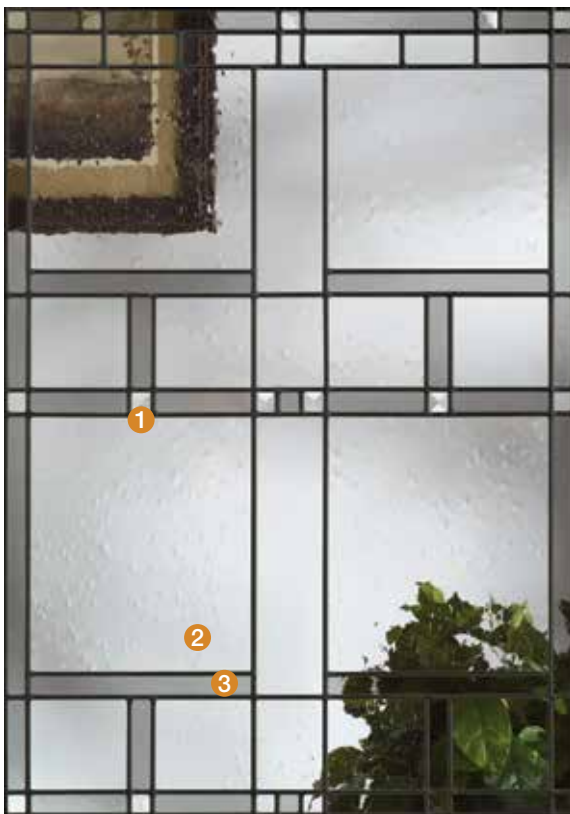

Homeward™

The balanced Mission-style pattern of Homeward invites light to cascade through its distinctive ① clear bevels, ② seeded glass and ③ gray artique glass.

An ideal complement for a Transitional home design.

Available in:
American Style Collection™
Mahogany Collection™
Rustic Collection™
Oak Collection™
Canvas Collection.

Black Nickel