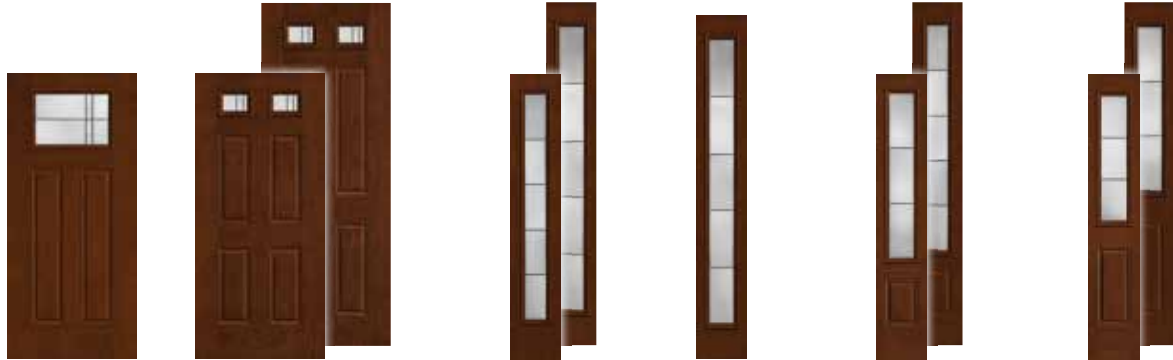

Optional Dentil Shelves**

4-Block Dentil Shelf
Available for all Craftsman-style
Smooth-Star doors.

Fiber-Classic® Mahogany

FCM1652 2'8" x 6'8" 2'10" x 6'8" 3'0" x 6'8"	FCM81652 2'8" x 8'0" 2'10" x 8'0" 3'0" x 8'0"	FCM1651 2'4" x 6'8" † 2'6" x 6'8" † ‡ 2'8" x 6'8" † ‡ 2'10" x 6'8" † ‡ 3'0" x 6'8" † ‡	FCM81651 2'6" x 8'0" 2'8" x 8'0" 2'10" x 8'0" 3'0" x 8'0"	FCM1647 2'8" x 6'8" 2'10" x 6'8" 3'0" x 6'8"	FCM1654 2'8" x 6'8" 2'10" x 6'8" 3'0" x 6'8"	FCM81654 2'8" x 8'0" 2'10" x 8'0" 3'0" x 8'0"	FCM1656 2'8" x 6'8" 2'10" x 6'8" 3'0" x 6'8"	FCM1658 2'8" x 6'8" 2'10" x 6'8" 3'0" x 6'8"
--	---	--	--	--	--	---	--	--