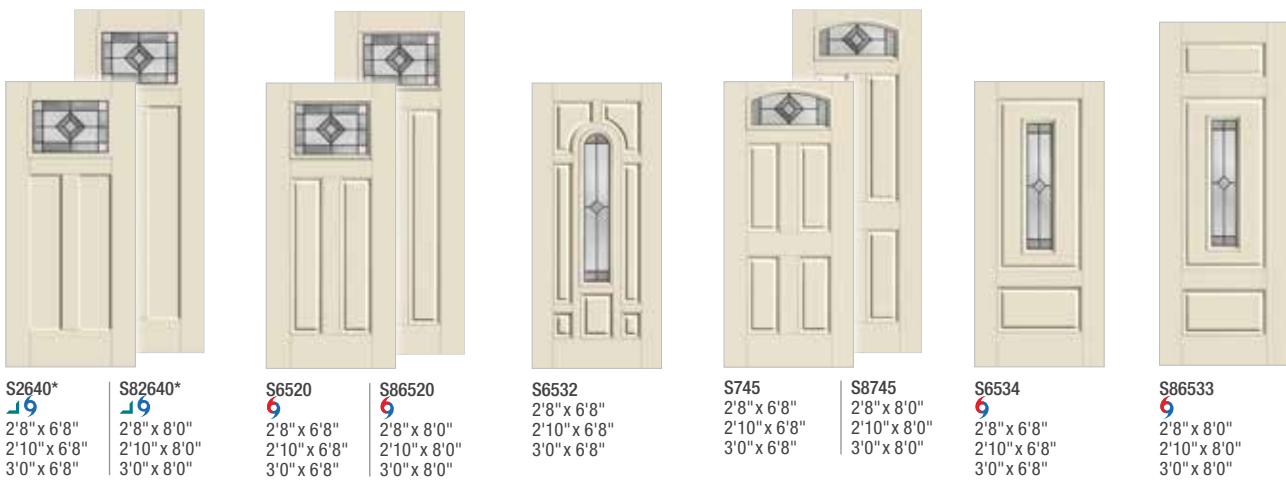

Optional Dentil Shelf*

4-Block Dentil Shelf
Available for all Craftsman-style
Fiber-Classic Mahogany Collection doors.

Smooth-Star®

*Available with flat lite frame or Impact-rated lite frame only.
 **Not recommended for use behind storm doors or to be painted dark colors, if exposed to direct sunlight.
 Note: See page 275 for important product details that may help with your purchase decision.