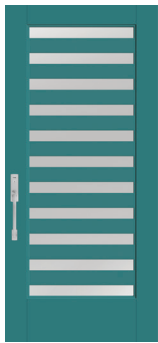

TIMELESS TWIST

Smooth-Star
Clear Glass
S5725
S2010SL

Smooth-Star
Clear Glass
S691