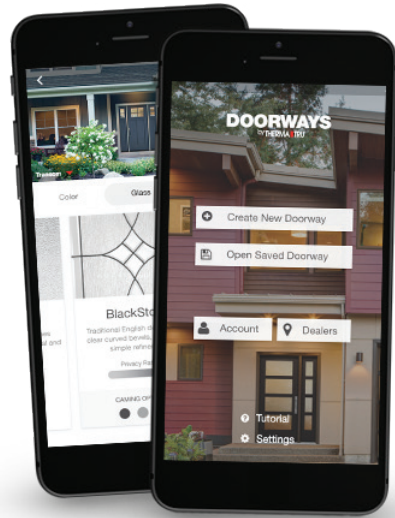

Download our DoorWays™ App and visualize the perfect for your home and personal style.