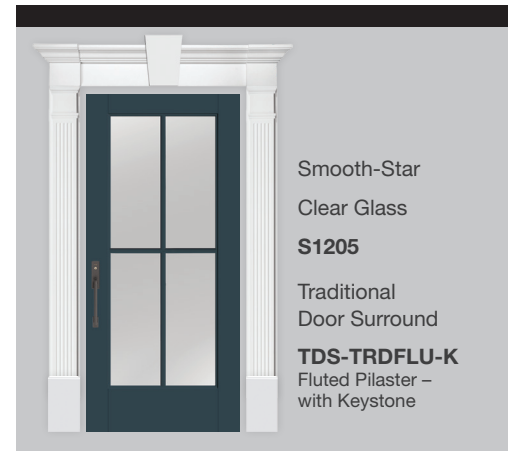

Smooth-Star
Clear Glass
S1205
Traditional
Door Surround
TDS-TRDFLU-K
Fluted Pilaster –
with Keystone